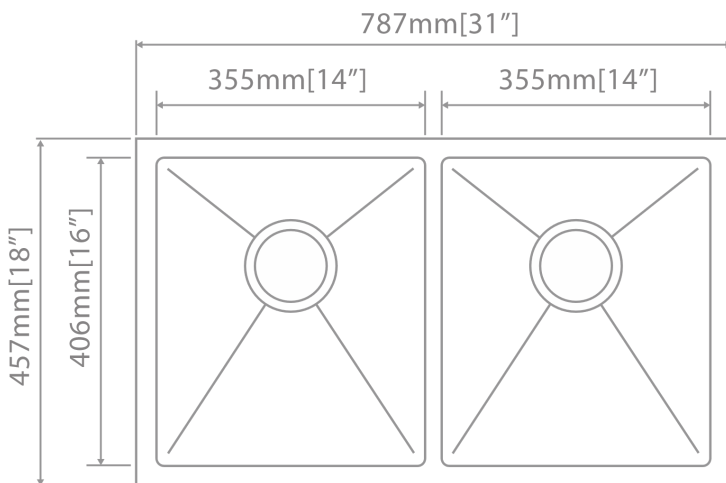

Double Bowl Undermount Square Sink

Model: SSL-3118SQ

Desc: Undermount Double Bowl

Square Sink 50/50

Size: 31" x 18"

Bowl Size: 29" x 16"

Bowl Depth: 9"

Material: SS304 stainless steel

Material Thickness: 18ga

Finish: Brushed surface treatment

Strainer: 3 1/2" Included

Under coated & sound pads

Limited Lifetime Warranty

Disclaimer: Nerval makes every effort to provide accurate specification data. However, specification may change without notice. Please visit nerval website to see NERVAL'S TERMS AND CONDITIONS.